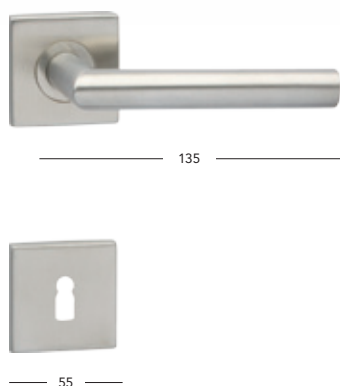

Vision–S economy

BB/PZ	445,-	538,-
WC	550,-	666,-
PZ-LI/RE	600,-	726,-