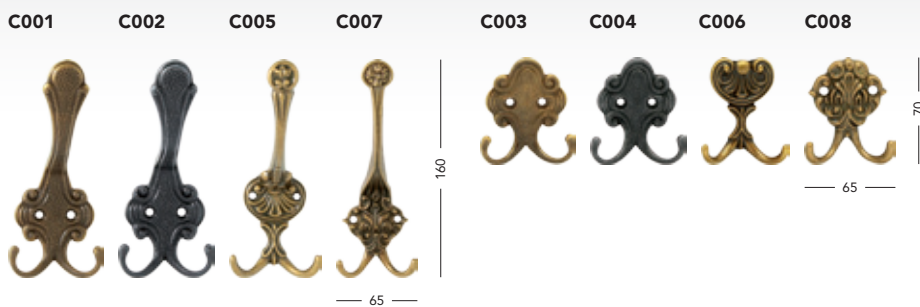

Věšák

Povrch	typ provedení	obj. číslo	cena
OFS	Věšák C001	C001	47,- 57,-
K	Věšák C002	C002	31,- 38,-
OFS	Háček C003	C003	22,- 27,-
K	Háček C004	C004	24,- 28,-
OFS	Věšák C005	C005	51,- 62,-
OFS	Háček C006	C006	21,- 26,-
OFS	Věšák C007	C007	51,- 62,-
OFS	Háček C008	C008	20,- 25,-