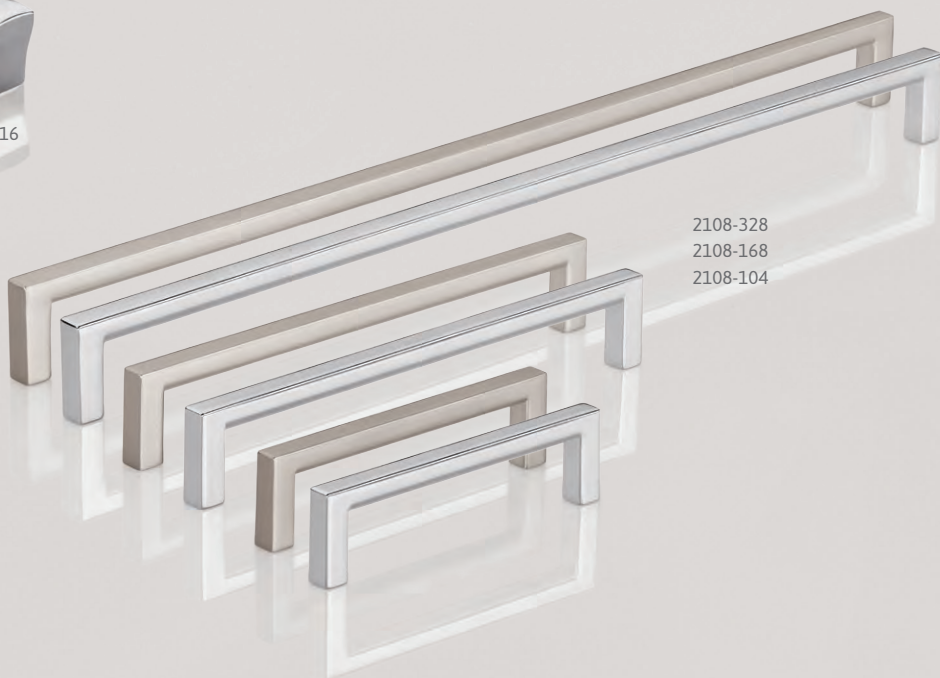

INDUSTRY PLUS

BY SIRO FASHION FOR FURNITURE

DESIGN MADE IN AUSTRIA