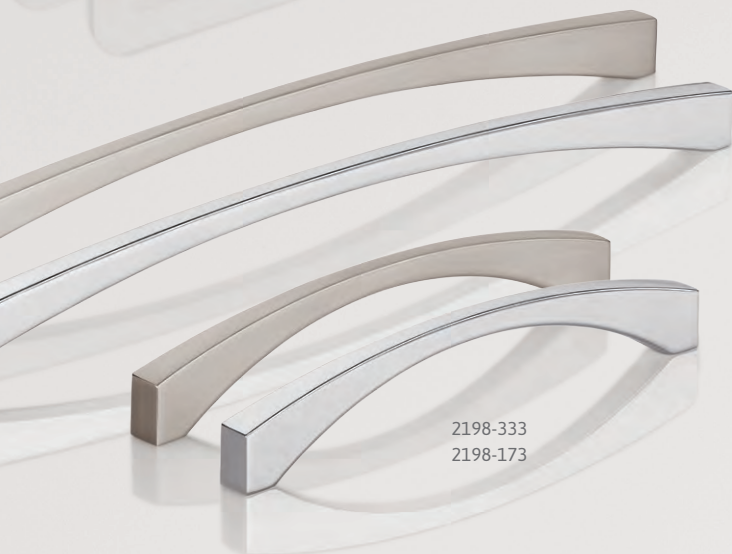

2198-333
2198-173

Unser Industrie Plus Musterkoffer besticht durch ein hohes Maß an Qualität und Funktionalität.

Die Verkaufsunterstützung für jeden optimal in Szene gesetzt!

Beeindrucken Sie bei Ihrem Kundengespräch:

- Durch eine optimale Präsentation speziell ausgesuchter Modelle
- Auch in großen Mengen ab Lager verfügbar
- Verpackung: in kleinen Mengen inkl. Schrauben, große Mengen industrieverpackt

Our Industry Plus sample case impresses with a high degree of quality and functionality.

Sales support is staged optimally for everyone!

Make an impression during talks with your customers:

- through an optimum presentation of specially selected models
- also available in large quantities from stock
- packaging: in small quantities incl. screws, large quantities in industry packaging