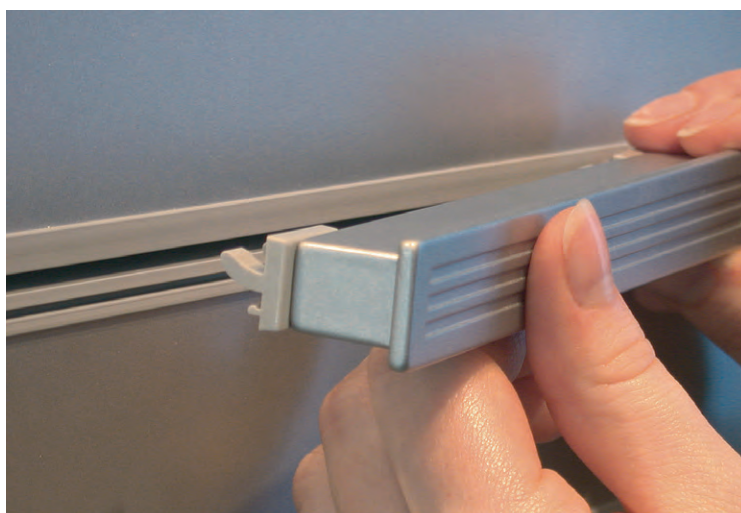

VARIO CLICK

Vorbei ist das zeitaufwändige Umrüsten der Produkte im Verkaufsstand für Deko-Möbelbeschläge! Griffe, Knöpfe und Haken lassen sich mit dem einzigartigen VARIO CLICK in Sekundenschnelle austauschen. Das schafft sofort mehr Platz für Produkte die im Trend liegen.

Die Vorteile sind klar: der Fachhandel kann das Sortiment an Deko-Möbelbeschlägen kontinuierlich auf Produkte mit hoher Drehzahl konzentrieren und neu eingeführte Produkte problemlos testen.

VARIO CLICK ist eine Innovation von SIRO für ihren Umsatzerfolg am POS.

The days of time-consuming conversion of products in sales stands for decorative furniture fittings are over! Handles, knobs and hooks can be replaced in just seconds with the unique VARIO CLICK. This immediately creates more room for trendy new products.

The advantages are clear: the specialized retailer can constantly concentrate the decorative furniture fittings range on products with a high rotation and easily test newly introduced products .

VARIO CLICK is an innovation from SIRO for your POS sales success.

**Das revolutionäre Präsentationssystem für den Fachhandel!
The revolutionary presentation system for specialized retailers!**